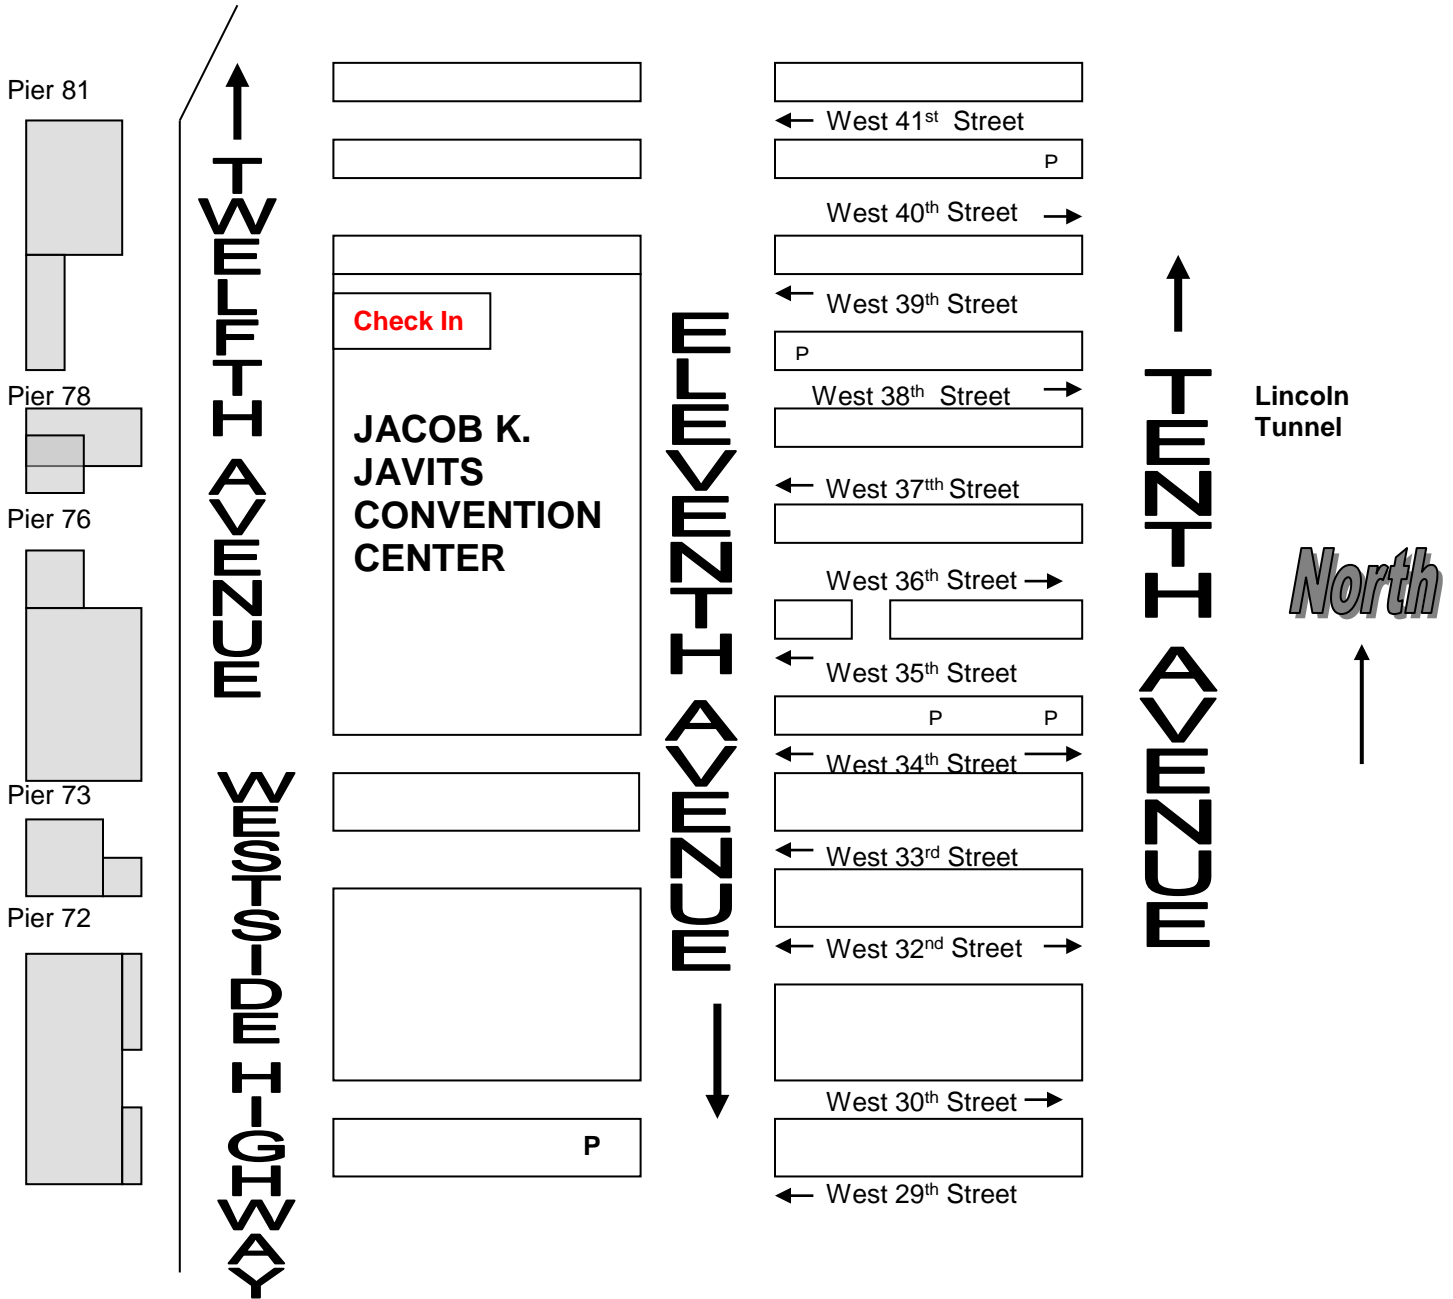

# JAVITS AREA MAP

**BOAT SHIPPING/HANDLING:** All drivers picking up or delivering boats must check in at the shack on 39<sup>th</sup> street and 12<sup>th</sup> ave at least 1 hour prior to their scheduled move-in/out time. Due to limited staging any boat arriving prior to their scheduled move in will not be accepted.