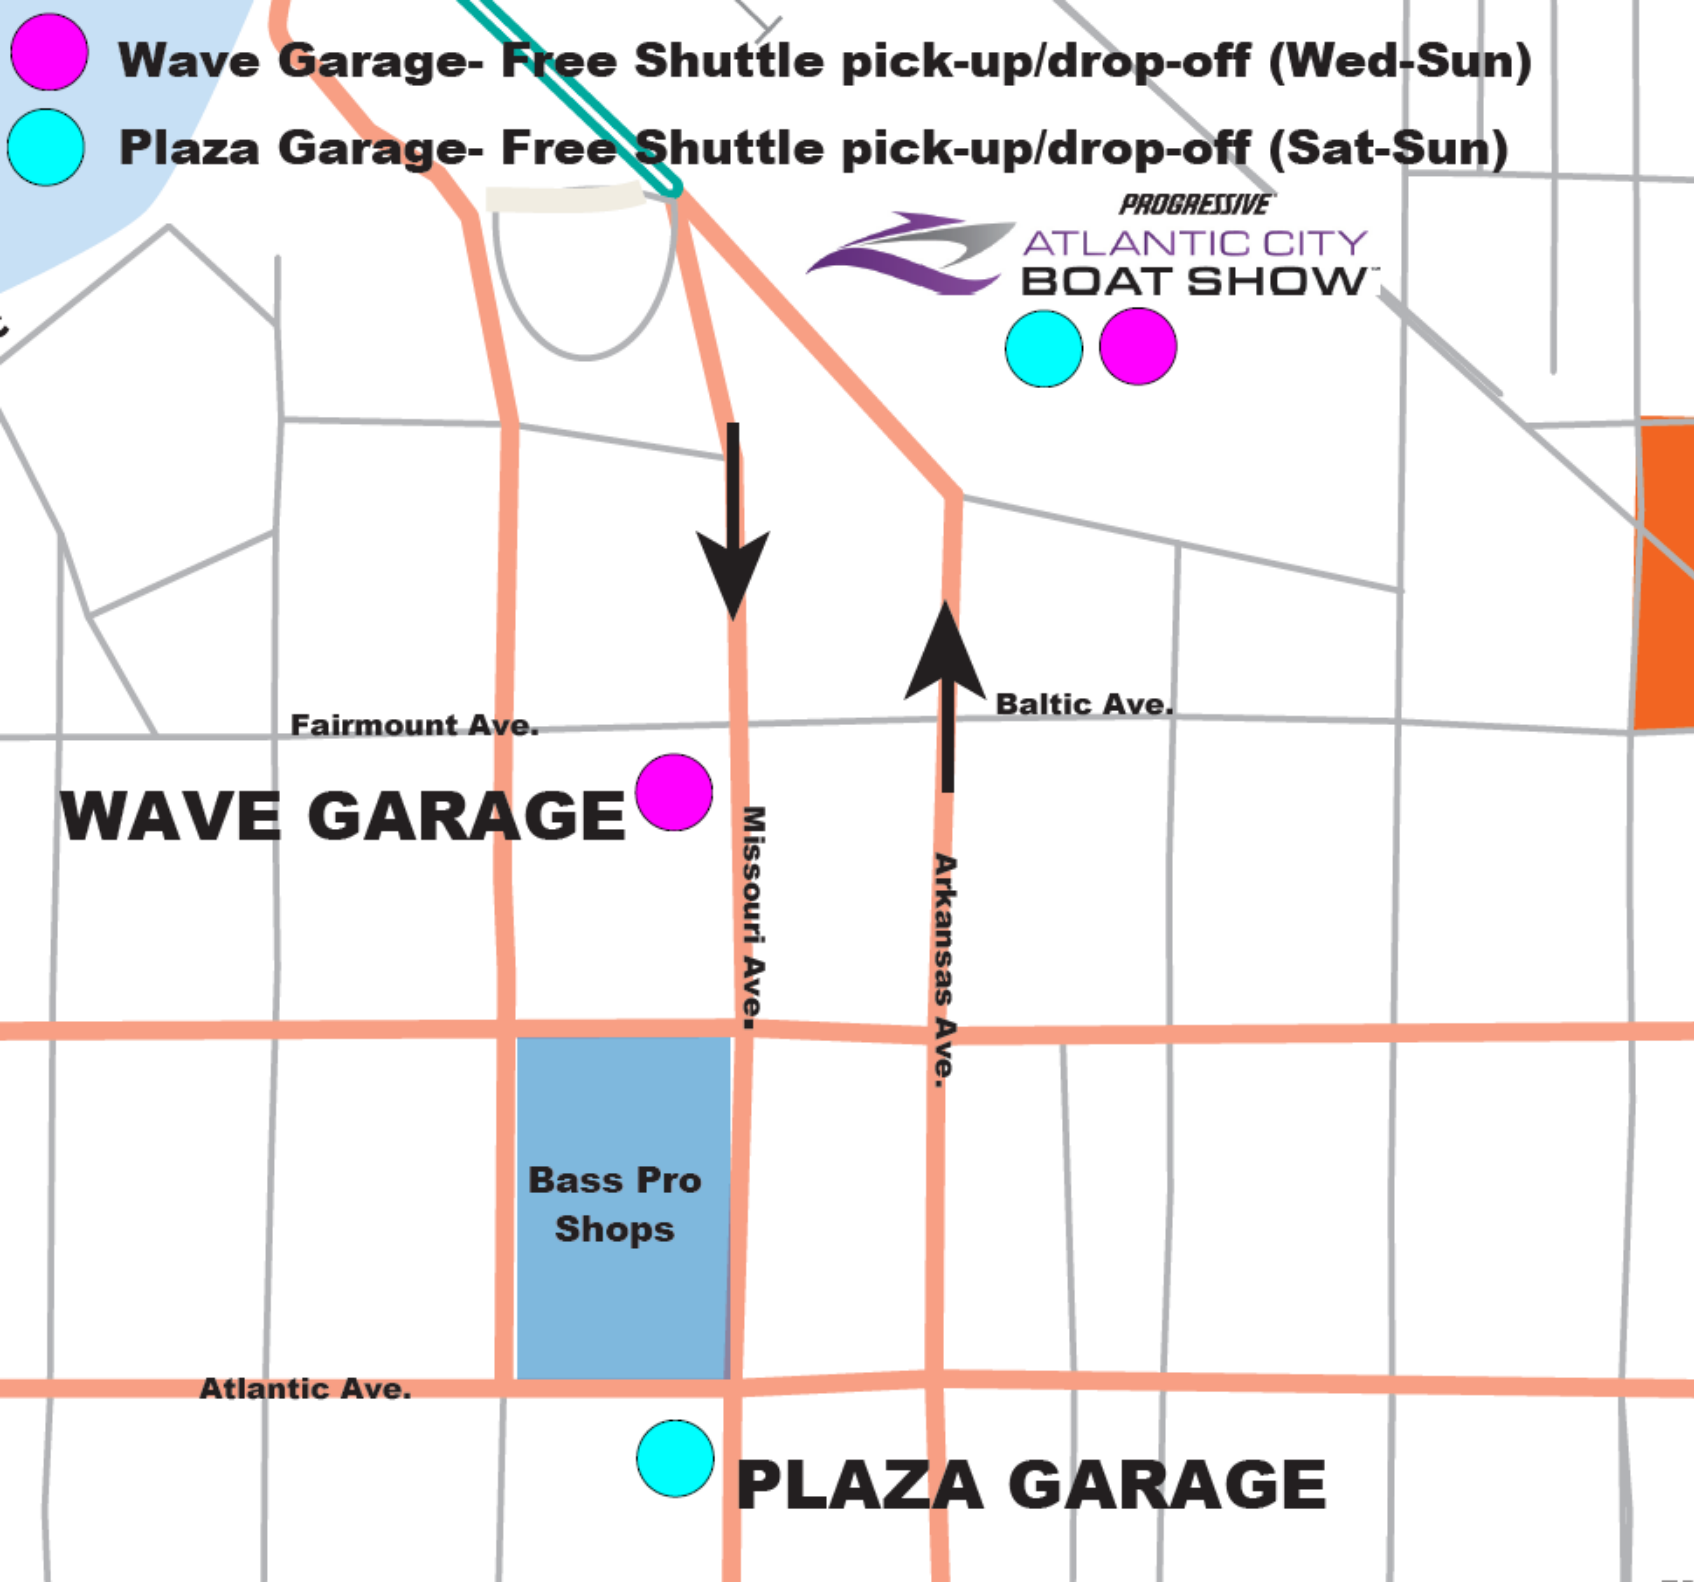

-  **Wave Garage- Free Shuttle pick-up/drop-off (Wed-Sun)**
-  **Plaza Garage- Free Shuttle pick-up/drop-off (Sat-Sun)**

WAVE GARAGE

Missouri Ave.

Arkansas Ave.

Baltic Ave.

Fairmount Ave.

Atlantic Ave.

Bass Pro Shops

PLAZA GARAGE