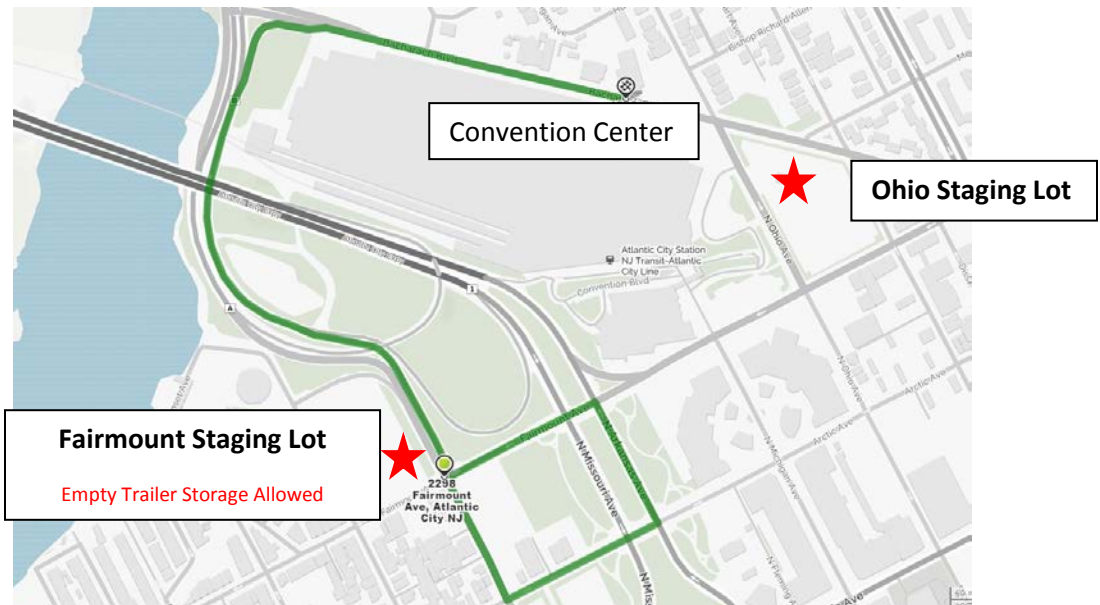

Boat Staging Lot

Please note these lots are for staging boats and storing empty boat trailers only

There are two staging lots.

Ohio Lot: Located on N. Ohio Ave. between Fairmount Ave. & Bacharach Blvd. across from the convention center. *This lot will not accept empty trailers for storage.*

Fairmount Lot: Located across the street from Angelo's at 2300 Fairmount Ave. Atlantic City, NJ. *This lot is for empty trailers only.*

Both lots have dedicated hours of operation (see below)

Fairmount Lot location: From the AC Expressway- when the expressway end (at the first light) make a right on Baltic/Fairmont Ave. The staging lot entrance is on the right after you cross over N. Mississippi Ave. (Across the street from Angelo's)

Driving Directions from Fairmount Staging lot to Convention Center (Bacharach Blvd entrance)

Route 1: (see map above)

Exit the staging lot from rear (opposite end of entrance) make a right you will be on N. Mississippi Ave.
Left on Arctic
Left on N. Arkansas Ave.
Left on Baltic Ave./Fairmont Ave.
Right on N. Mississippi Ave. (AC Brigantine Connector)

Driving Directions from Convention Center (Bacharach Blvd.) to Fairmount Staging Lot

Return Route: (see map above)

Make a left when you exit the center on Bacharach Blvd.- follow ramp

Left at light (AC Brigantine Connector)