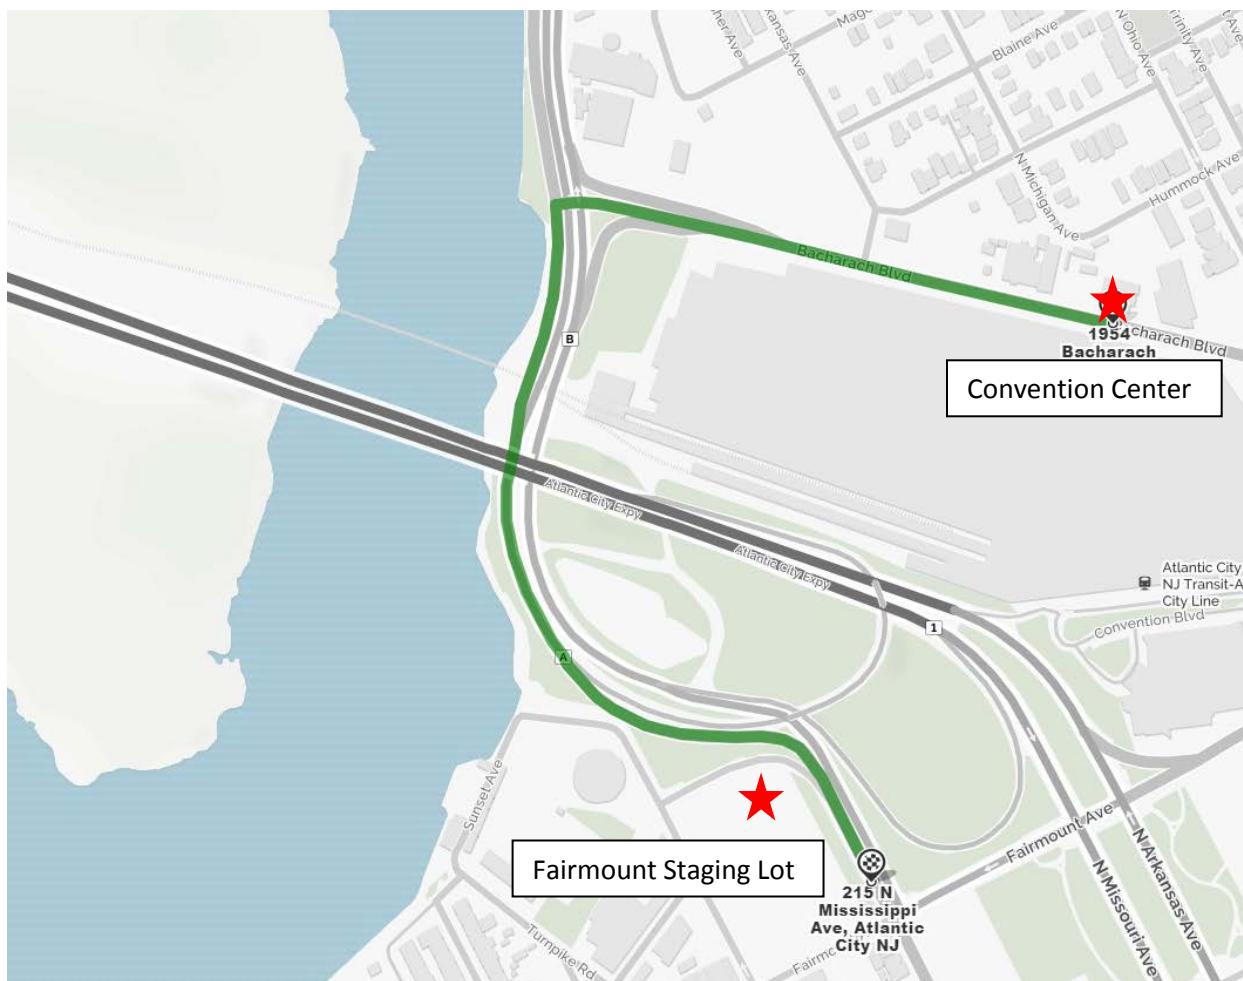

Fairmount Lot: Located across the street from Angelo's at 2300 Fairmount Ave. Atlantic City, NJ. *This lot is for empty trailers only.*

Both lots have dedicated hours of operation (see below)

Fairmount Lot location: From the AC Expressway- when the expressway end (at the first light) make a right on Baltic/Fairmont Ave. The staging lot entrance is on the right after you cross over N. Mississippi Ave. (Across the street from Angelo's)

Driving Directions from Fairmount Staging lot to Convention Center (Bacharach Blvd entrance)

Route 1: (see map above)

Exit the staging lot from rear (opposite end of entrance) make a right you will be on N. Mississippi Ave.
Left on Arctic
Left on N. Arkansas Ave.
Left on Baltic Ave./Fairmont Ave.
Right on N. Mississippi Ave. (AC Brigantine Connector)

Route 3:

Exit the staging lot from rear (opposite end of entrance) make a right you will be on N. Mississippi Ave.
Left on Arctic
Left on N. Indiana
Left on Bacharach Blvd.
Entrance to the loading docks will be on your left

Driving Directions from Convention Center (Bacharach Blvd.) to Fairmount Staging Lot

Return Route: (see map above)

Make a left when you exit the center on Bacharach Blvd.- follow ramp

Left at light (AC Brigantine Connector)