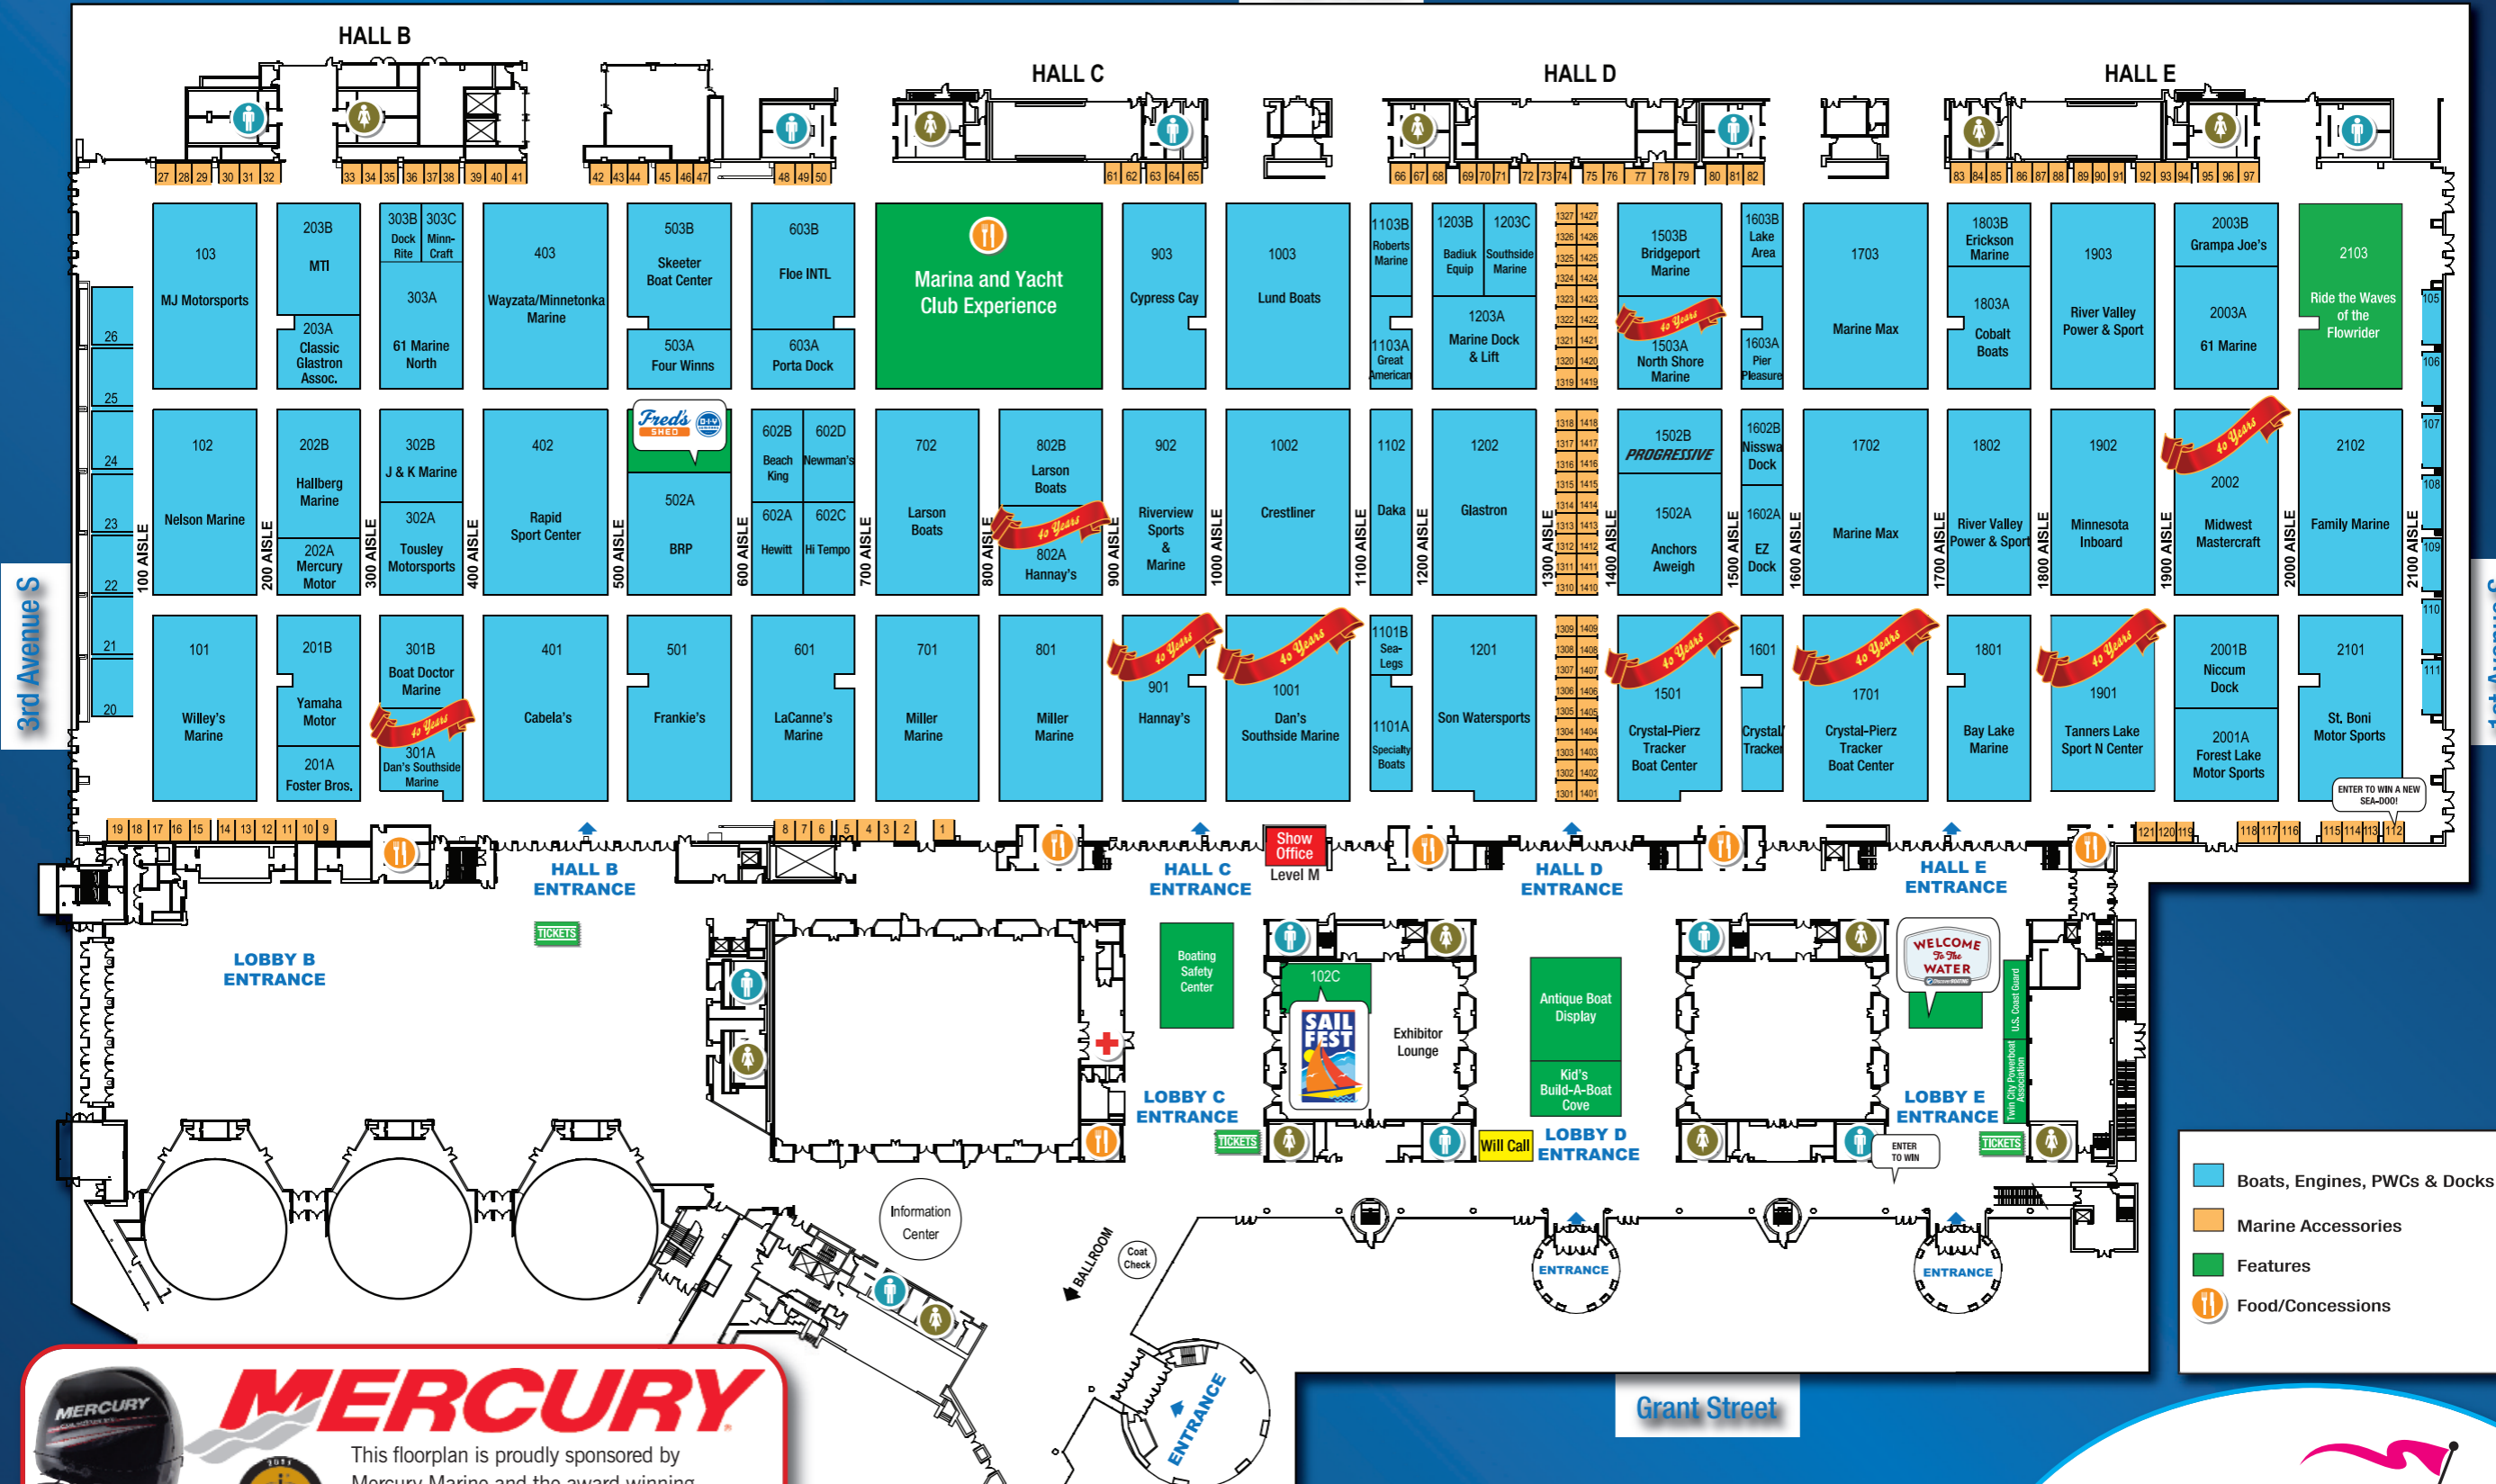

16th Street

3rd Avenue S

1st Avenue S

Grant Street

- Boats, Engines, PWCs & Docks
- Marine Accessories
- Features
- i Food/Concessions

MERCURY

This floorplan is proudly sponsored by Mercury Marine and the award winning 150hp FourStroke. The lightest weight, highest displacement fourstroke available today.

To see more information about the 150hp FourStroke, scan this code for a behind the scenes video.