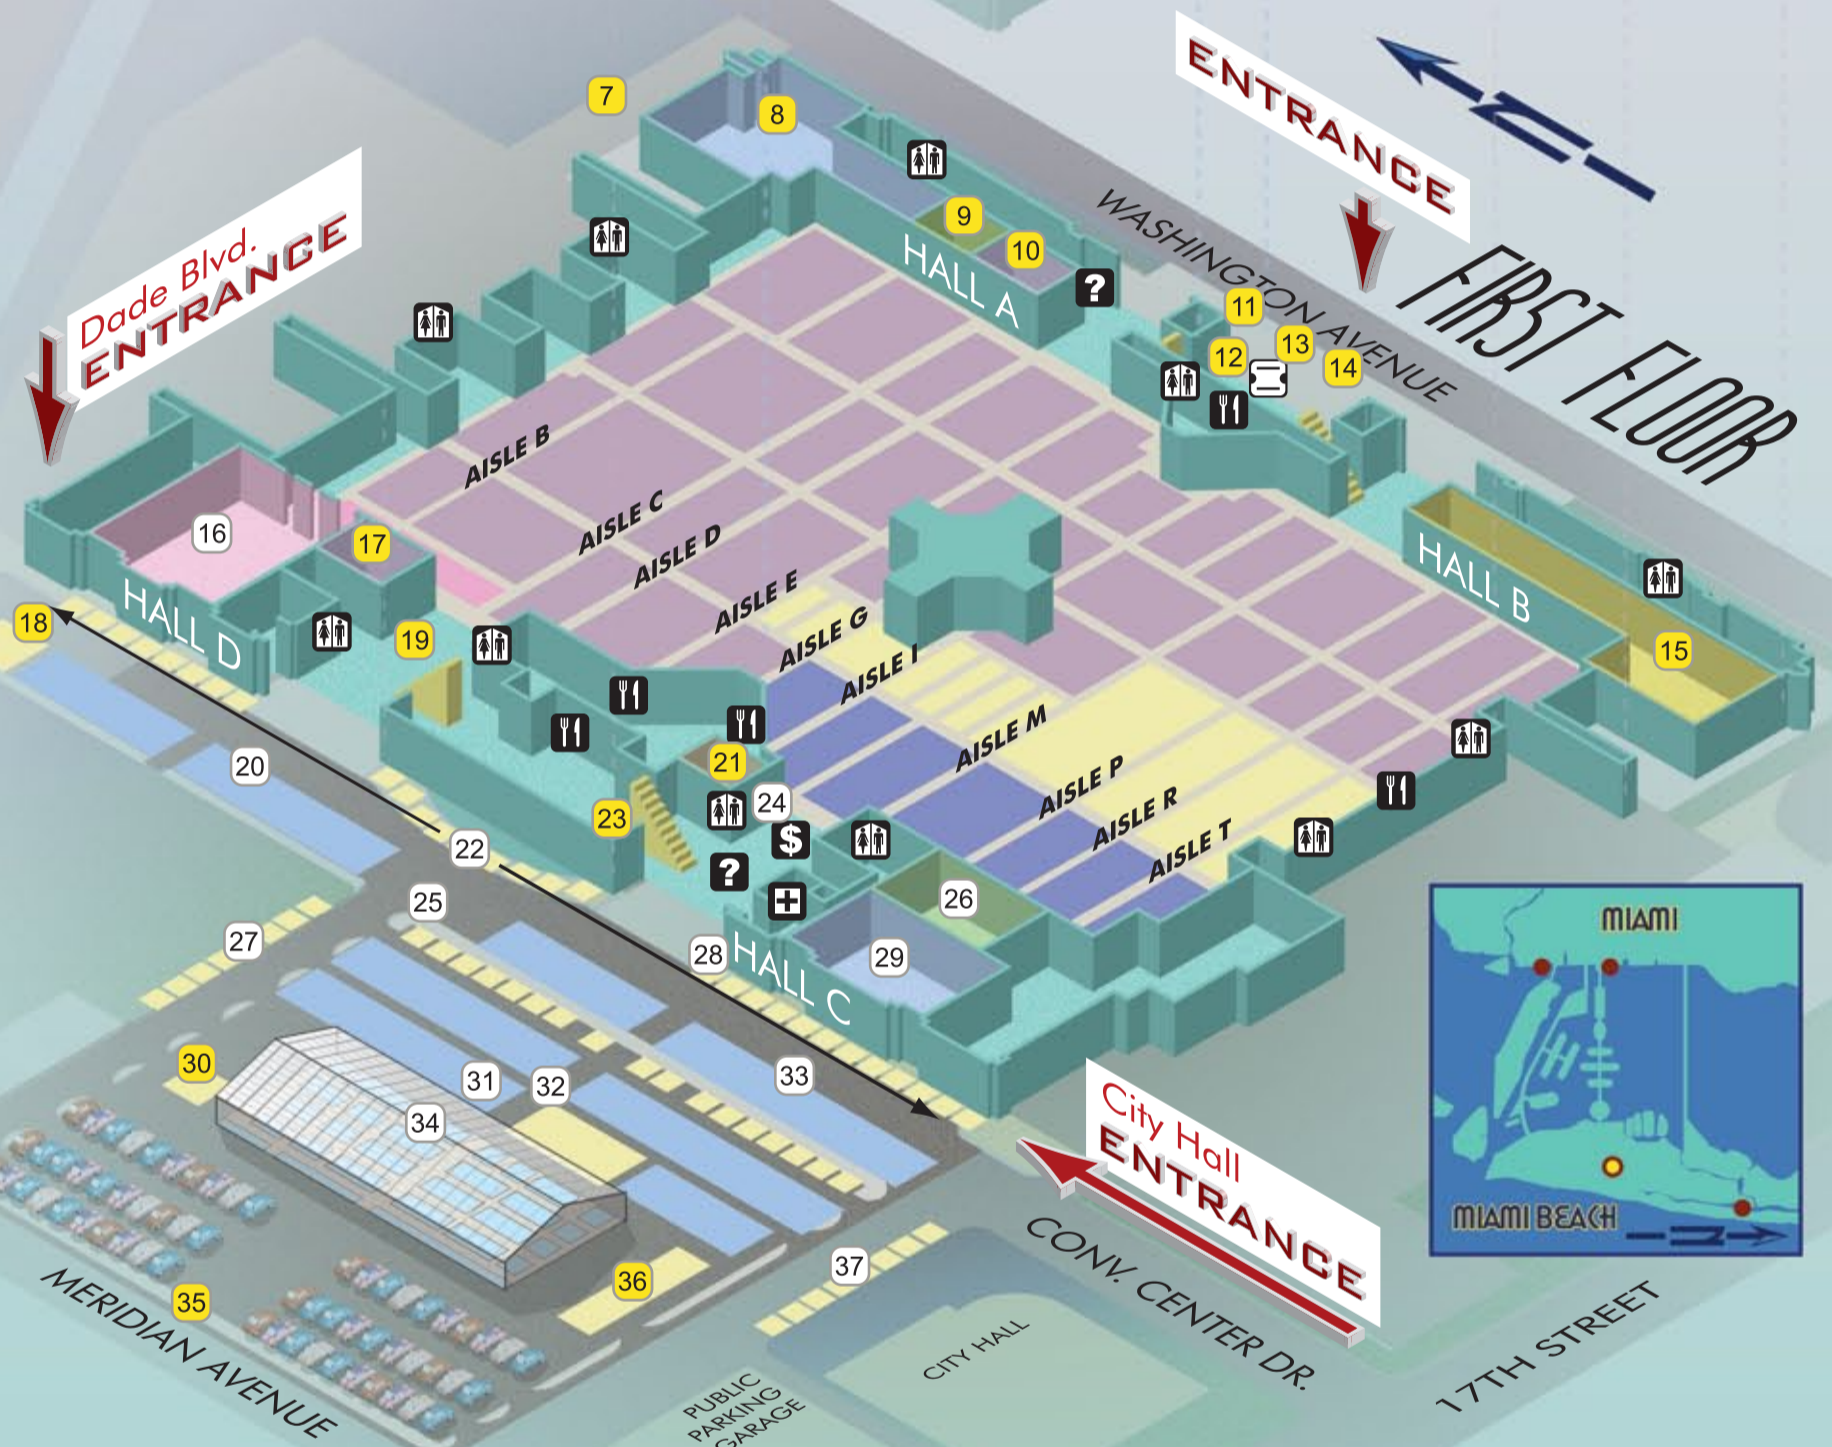

MIAMI BEACH CONVENTION CENTER

- Tickets
  Boletos
- Restrooms
  Baños
- Food
  Comida
- Cocktails
  Cocteles
- ATM
- Show information
  Información
- First Aid
  Primeros Auxilios

- 1 Business Center
- 2 Exhibits
- 3 Show Office

- 4 Meeting Rooms A201-209
- 5 Big Game Room
- 6 West Mart

- **BOATS**
- **ENGINES**
- **ELECTRONICS**
- **BOOTH EXHIBITORS**
- **BOATS & EQUIPMENT**

7 Courtesy Car Lane	17 Security	27 4301-4350
8 Meeting Rooms A101-107	18 Jack Daniels and BBQ	28 Show Logo'd Apparel
9 Registration	19 XM Internet Café	29 Dive & Travel Harbor 1900-1999
10 Media Center	20 Geico Insurance	30 Bud Bar
11 Shuttle Arrivals	21 Exhibitor Service Center	31 Affordability Pavilion
12 Box Office and Will Call	22 3001-3199	32 3300-3599
13 Taxi Stand	23 Exhibitor Lounge	33 DEMA Demo
14 Valet	24 Discover Boating Resource Center	34 The Pavilion 3900-4299
15 Meeting Rooms B112-B118	25 Russ Newberry & Time Bandit Boat	35 Shuttle Departures
16 Electronics 1600-1699	26 Accessories 1800-1899	36 BBQ Beach & Heineken
		37 4401-4450

Boat Show Shuttle Hours:
9AM - 1 Hour After Closing Daily

Water Taxi Hours:
Inbound to show sites from 9:45AM to 5:30PM, and outbound until 7:00PM

SHUTTLE BUS AND WATER TAXI ROUTES

1. **BUSES:**
2. To and from Sea Isle Marina & Yachting Center, Miamarina at Bayside and American Airlines Arena
   - To and from Sea Isle Marina & Yachting Center and The Miami Beach Convention Center
   - To and from Miamarina at Bayside and The Miami Beach Convention Center
   - To and from American Airlines Arena and The Miami Beach Convention Center
   - To and from The Miami Beach Convention Center and The Yacht and Brokerage Show

1. **WATER TAXI:**
2. To and from Sea Isle Marina & Yachting Center, Miamarina at Bayside and American Airlines Arena

- **A** Miamarina at Bayside
- **B** Sea Isle Marina & Yachting Center
- **C** Miami Beach Convention Center
- **D** Yacht and Brokerage Show
- **E** American Airlines Arena