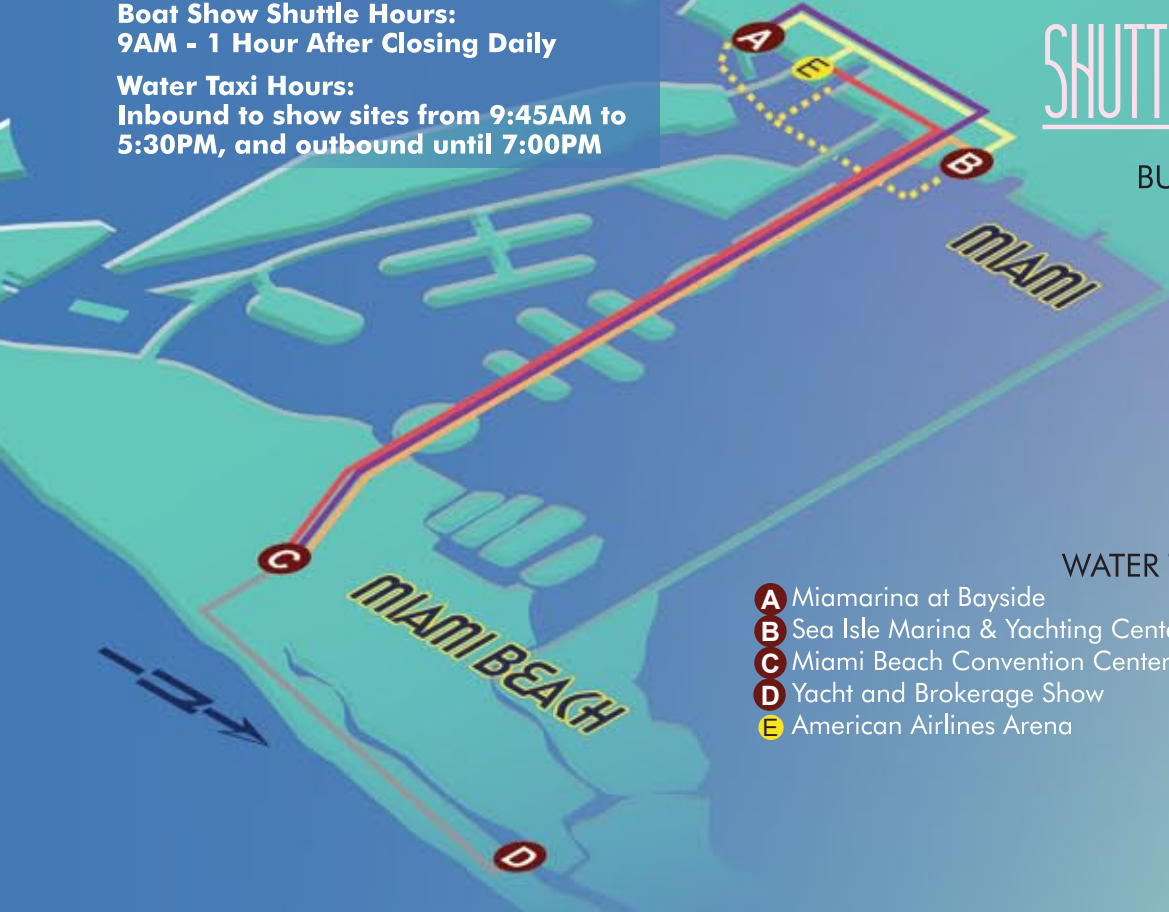

**Boat Show Shuttle Hours:**  
9AM - 1 Hour After Closing Daily

**Water Taxi Hours:**  
Inbound to show sites from 9:45AM to 5:30PM, and outbound until 7:00PM

# SHUTTLE BUS AND WATER TAXI ROUTES

- A** Miamarina at Bayside
- B** Sea Isle Marina & Yachting Center
- C** Miami Beach Convention Center
- D** Yacht and Brokerage Show
- E** American Airlines Arena

- BUSES:**
- Yellow:** To and from Sea Isle Marina & Yachting Center, Miamarina at Bayside and American Airlines Arena
  - Orange:** To and from Sea Isle Marina & Yachting Center and The Miami Beach Convention Center
  - Purple:** To and from Miamarina at Bayside and The Miami Beach Convention Center
  - Red:** To and from American Airlines Arena and The Miami Beach Convention Center
  - Grey:** To and from The Miami Beach Convention Center and The Yacht and Brokerage Show

- WATER TAXI:**
- Yellow:** To and from Sea Isle Marina & Yachting Center, Miamarina at Bayside and American Airlines Arena