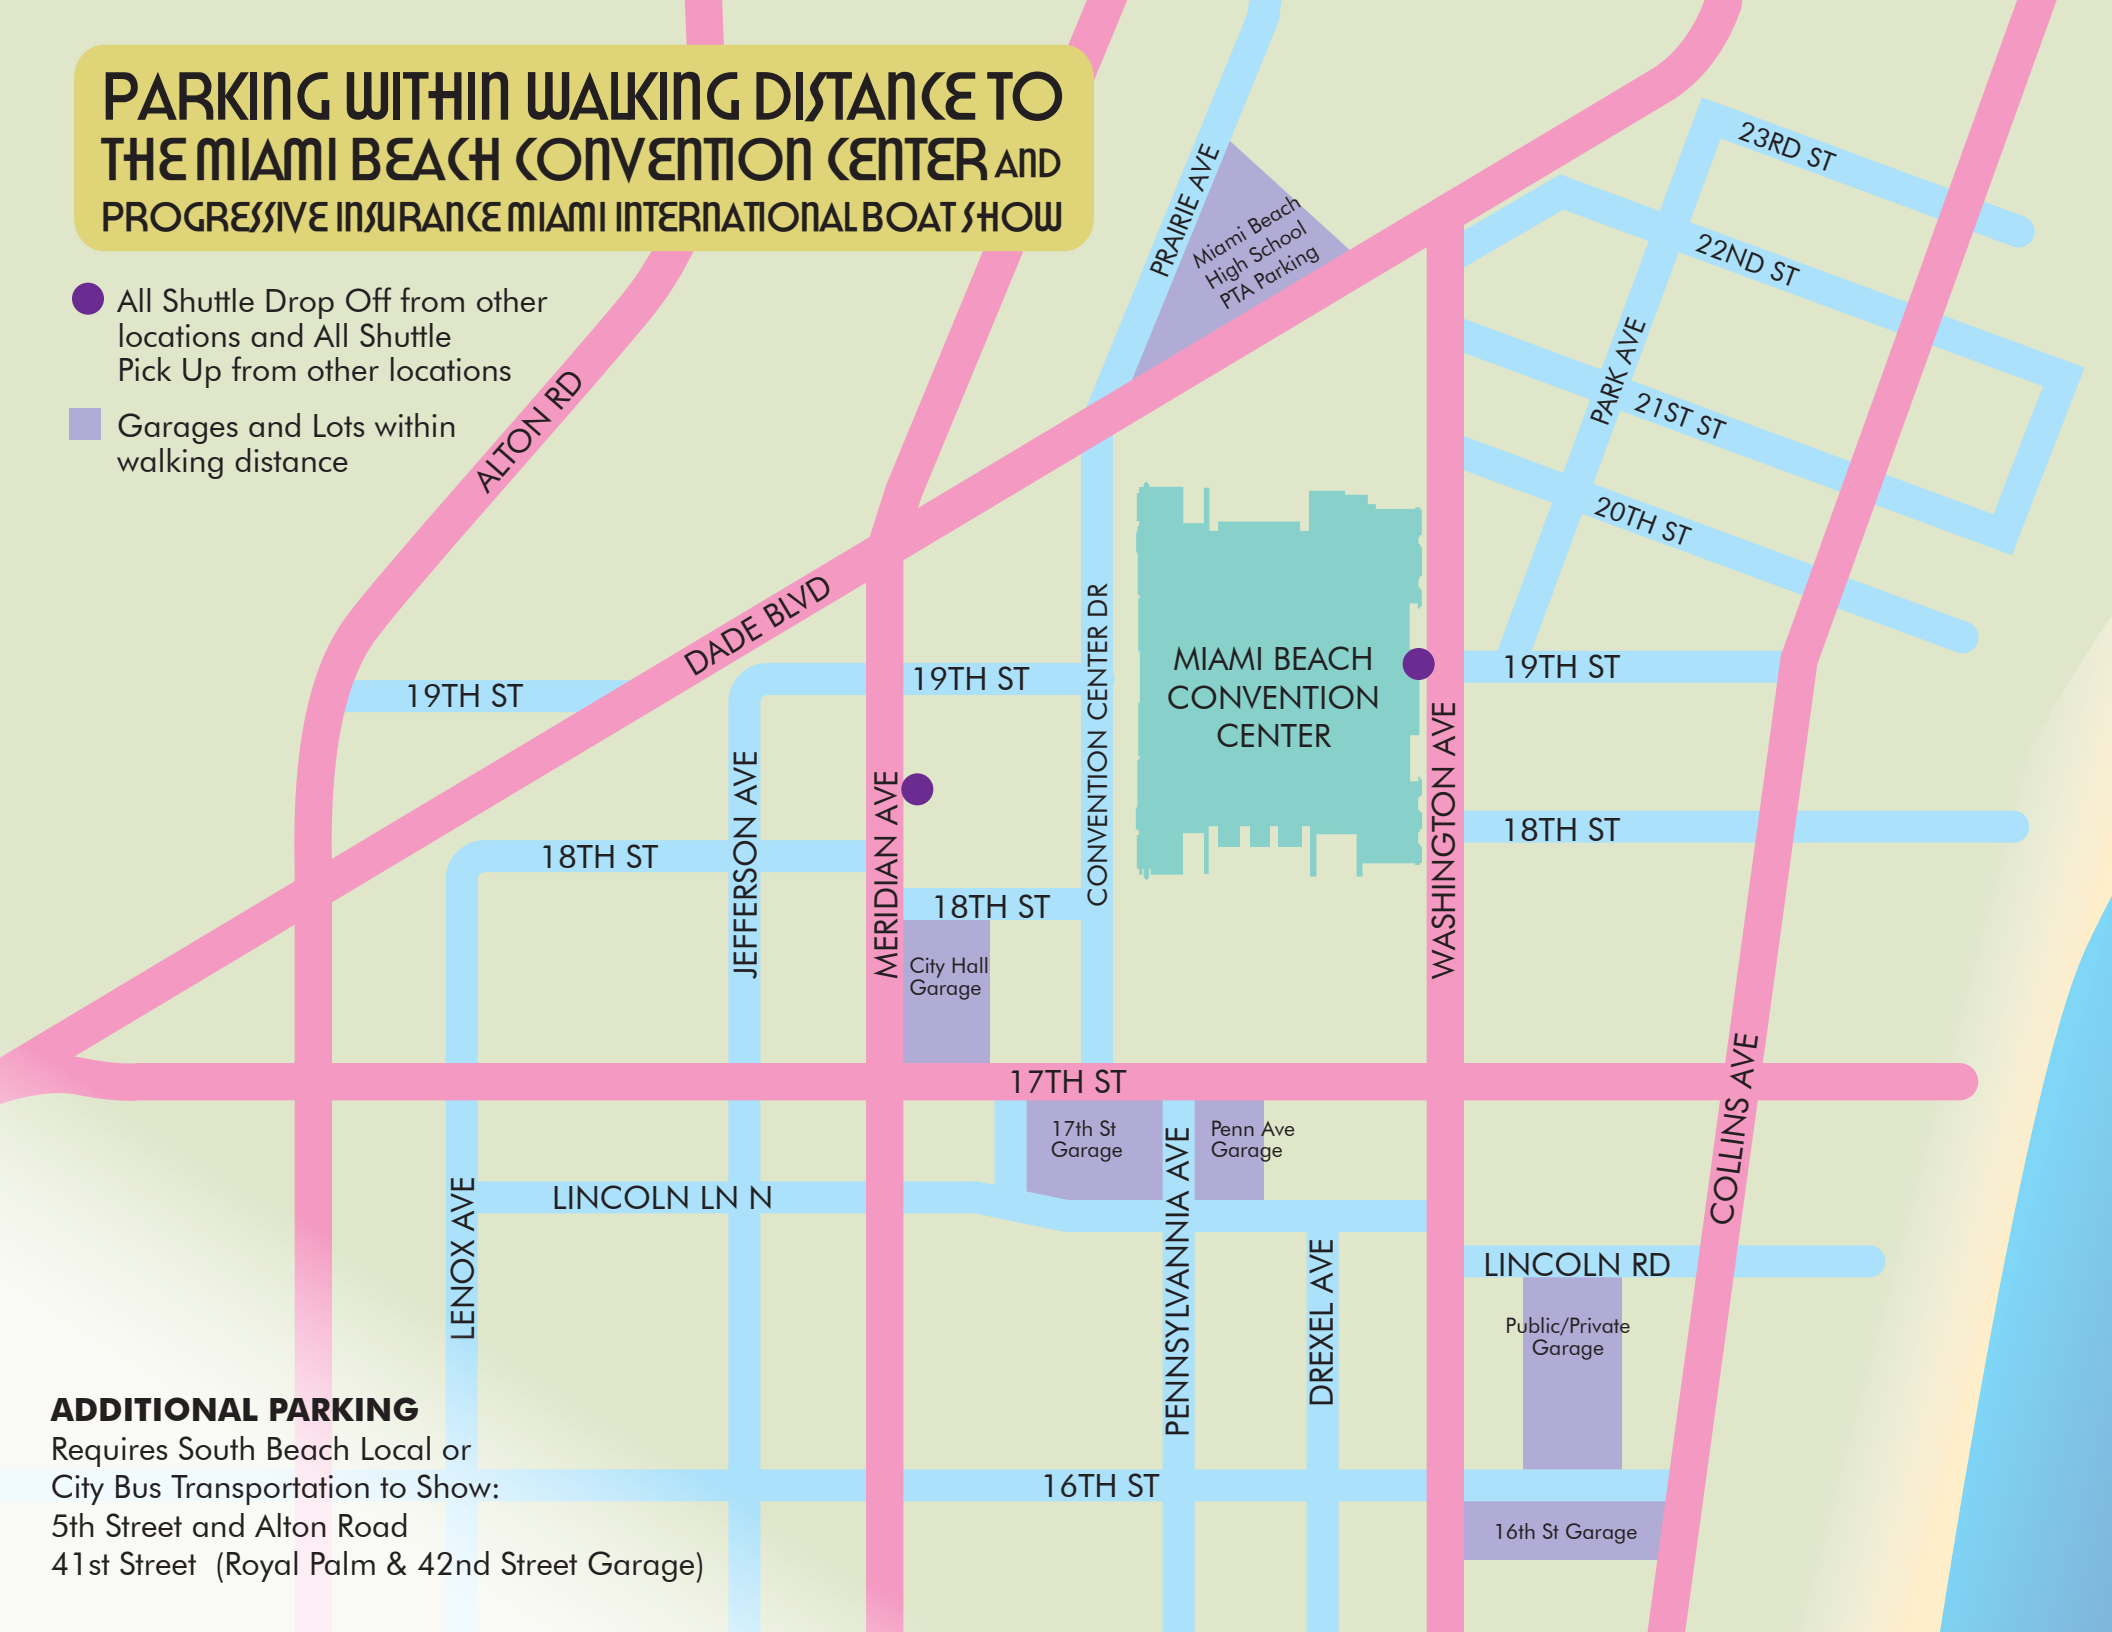

# PARKING WITHIN WALKING DISTANCE TO THE MIAMI BEACH CONVENTION CENTER AND PROGRESSIVE INSURANCE MIAMI INTERNATIONAL BOAT SHOW

- All Shuttle Drop Off from other locations and All Shuttle Pick Up from other locations
- Garages and Lots within walking distance

## ADDITIONAL PARKING

Requires South Beach Local or City Bus Transportation to Show:  
 5th Street and Alton Road  
 41st Street (Royal Palm & 42nd Street Garage)