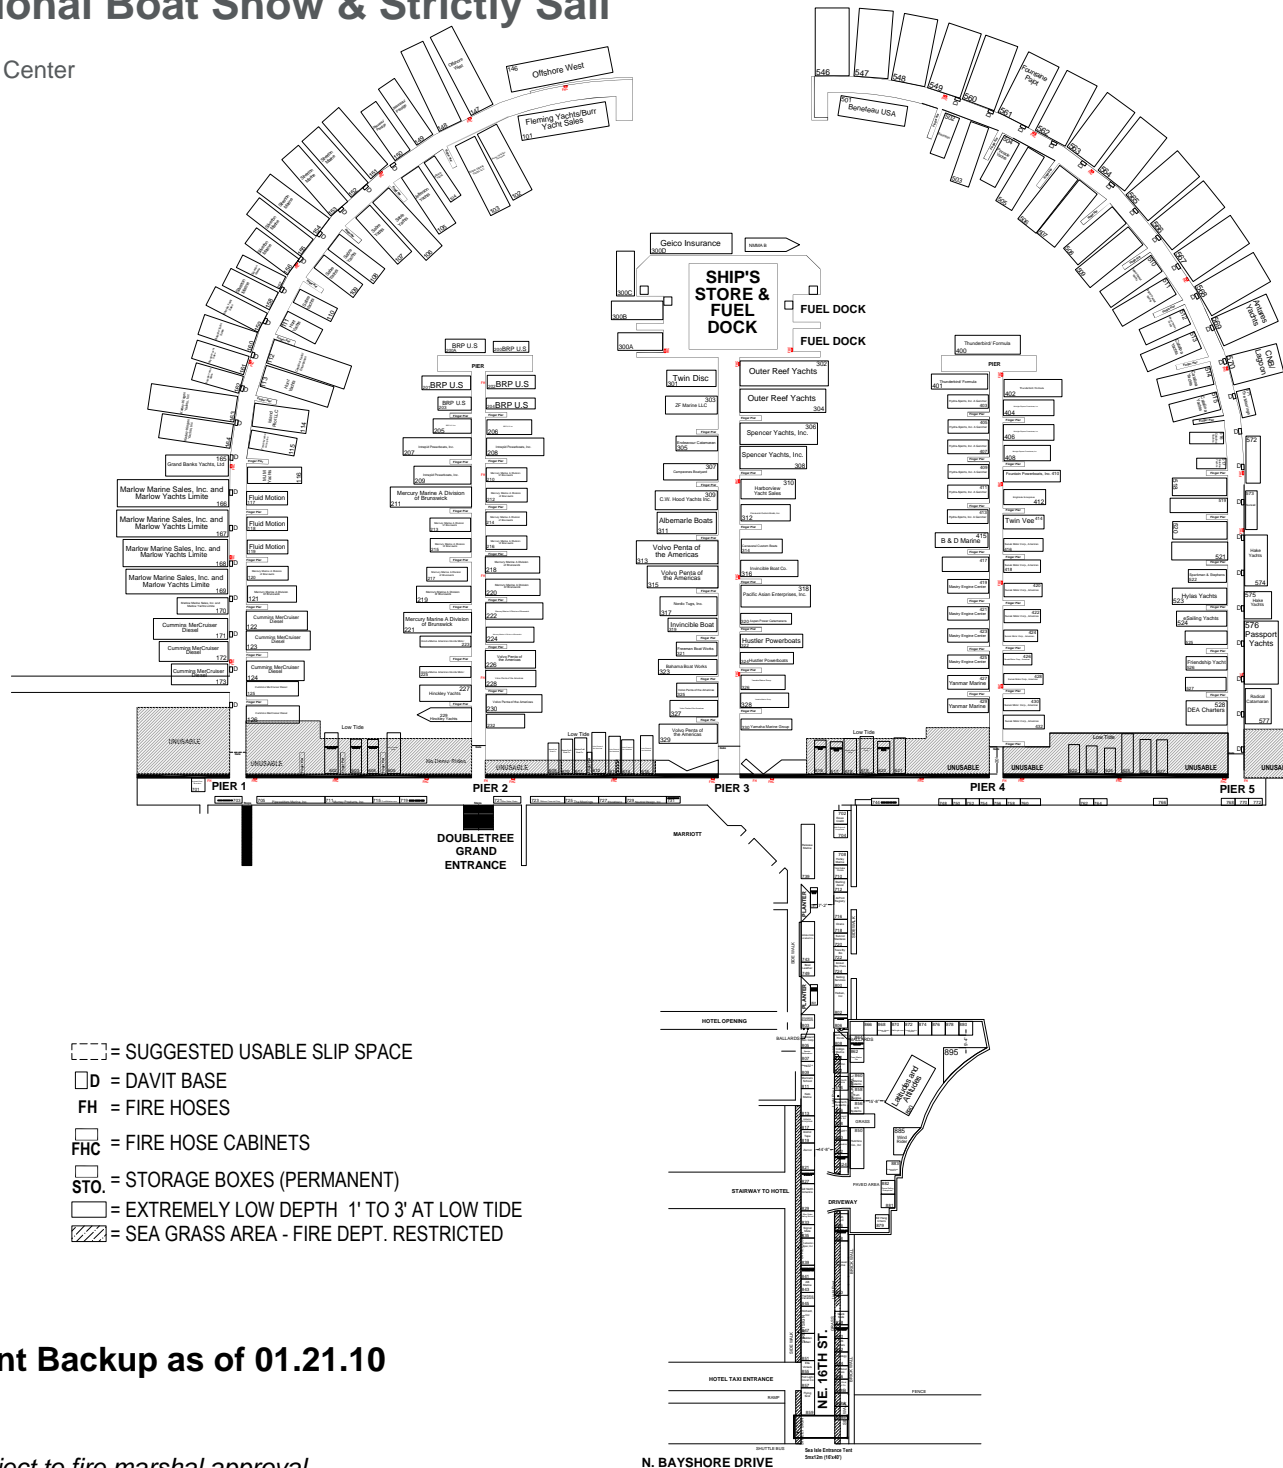

Miami International Boat Show & Strictly Sail

February 11-15, 2010
Sea Isle Marina & Yachting Center
Miami, FL

139 Campanelli Drive
Middleborough, MA 02346
Phone: 508.946.8500
Fax: 508.923.1409

Account Executive: Pam Thornton

Revision Date: 01.21.10

Rev. # 17

Drawn By: Meghan Morton

Scale: Fit to page

Expocad Event Backup as of 01.21.10

*This floor plan is subject to fire marshal approval.