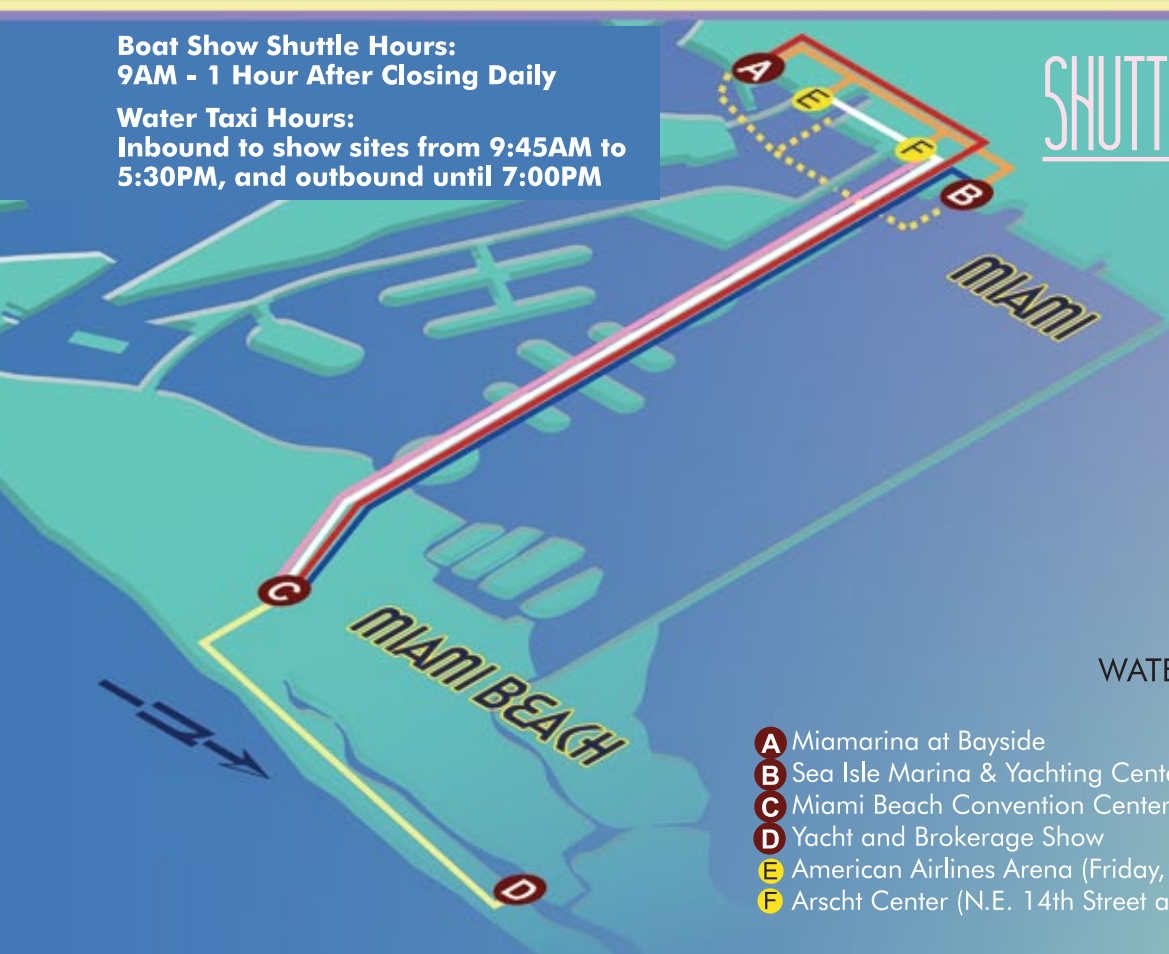

Boat Show Shuttle Hours:
9AM - 1 Hour After Closing Daily

Water Taxi Hours:
Inbound to show sites from 9:45AM to 5:30PM, and outbound until 7:00PM

SHUTTLE BUS AND WATER TAXI ROUTES

- BUSES:**
- Orange:** To and from Sea Isle Marina & Yachting Center, Miamarina at Bayside, and Arscht Center. American Airlines Arena service included on **FRIDAY, SATURDAY, & MONDAY ONLY**
 - Blue:** To and from Sea Isle Marina & Yachting Center and The Miami Beach Convention Center
 - Red:** To and from Miamarina at Bayside and The Miami Beach Convention Center
 - White:** To and from American Airlines Arena and The Miami Beach Convention Center on **FRIDAY, SATURDAY, & MONDAY ONLY**
 - Yellow:** To and from The Miami Beach Convention Center and The Yacht and Brokerage Show
 - Pink:** To and from Arscht Center and The Miami Beach Convention Center

- WATER TAXI:**
- Yellow:** To and from Sea Isle Marina & Yachting Center, Miamarina at Bayside and American Airlines Arena. American Airlines Arena service included on **FRIDAY, SATURDAY, & MONDAY ONLY**

- A** Miamarina at Bayside
- B** Sea Isle Marina & Yachting Center
- C** Miami Beach Convention Center
- D** Yacht and Brokerage Show
- E** American Airlines Arena (Friday, Saturday, and Monday)
- F** Arscht Center (N.E. 14th Street and N.E. 2nd Ave. Intersection Garages E,F and G)