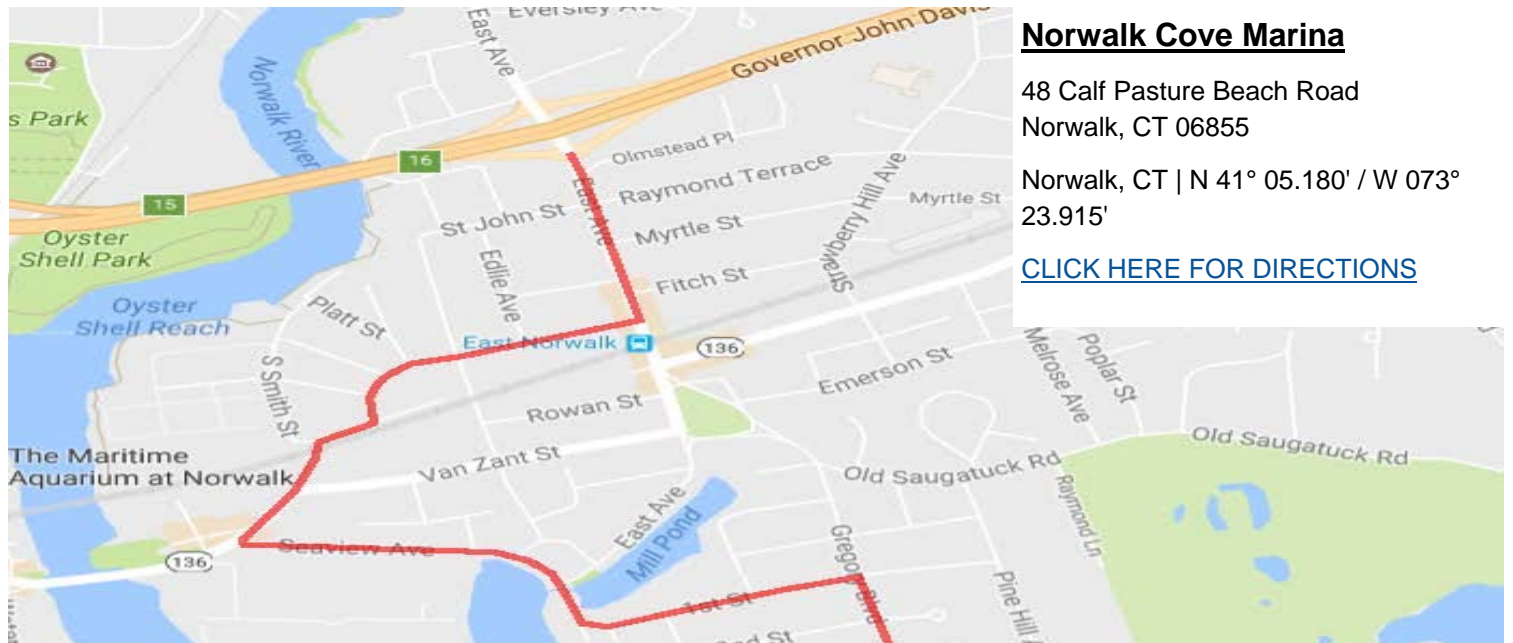

TRUCK ROUTE

Norwalk Cove Marina

48 Calf Pasture Beach Road
Norwalk, CT 06855

Norwalk, CT | N 41° 05.180' / W 073° 23.915'

[CLICK HERE FOR DIRECTIONS](#)

MOVE IN/OUT & SHIPPING

Exhibit Installation

Exhibit Removal

Freight Shipping
Procedures

Shipping Labels

Move In Schedules

Truck Route

TRUCK ROUTE - EXIT 16 I-95 TO NORWALK COVE MARINA

- Exit onto East Avenue (Southbound) from I-95
Proceed approximately three blocks to **Fort Point Street**.
- **Turn right** and Follow Fort Point Street down and around to the rail-road overpass (14'3" clearance).
Under overpass come to Sea View Avenue.
- **Make wide left onto Sea View Avenue** and Follow Sea View Avenue around Veteran's Memorial Park, onto **First Street** and to Gregory Boulevard
- **Turn Right on Gregory Boulevard** and proceed to Fifth Street.
- **Turn Right on Fifth Street.**
- **Make a sharp left, then a quick right (in front of the tennis courts) onto Calf Pasture Beach Road.**
- Proceed down Calf Pasture Beach Road to end.
- **Norwalk Cove Marina is on your right**, just before the entrance to Calf Pasture Beach Park.