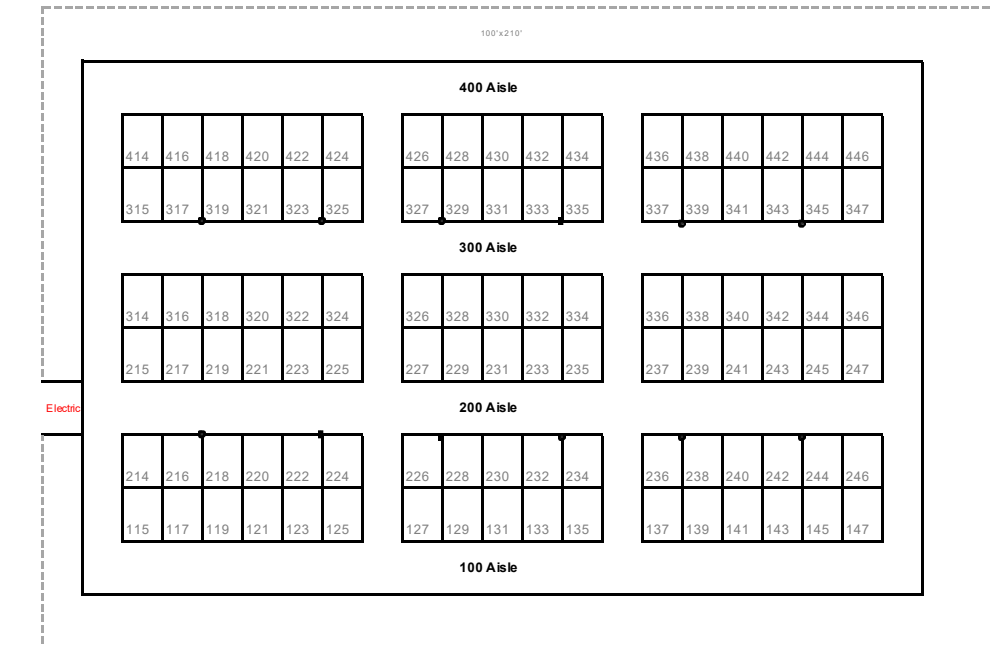

NORWALK 18 - Tents

Tent Pole = 7"