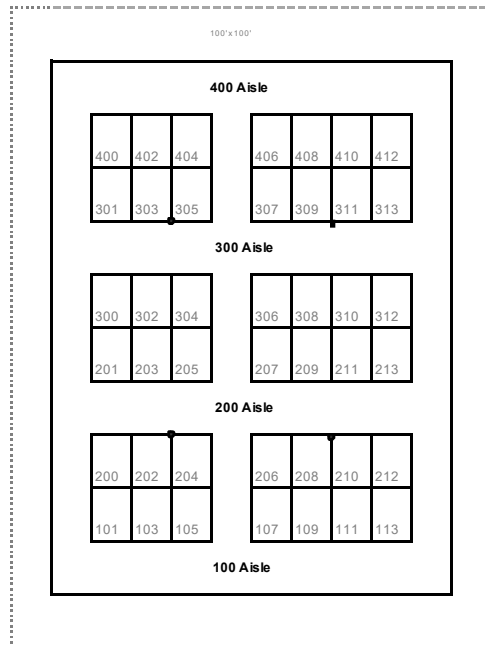

NORWALK 18 - Tents

Tent Pole = 7"