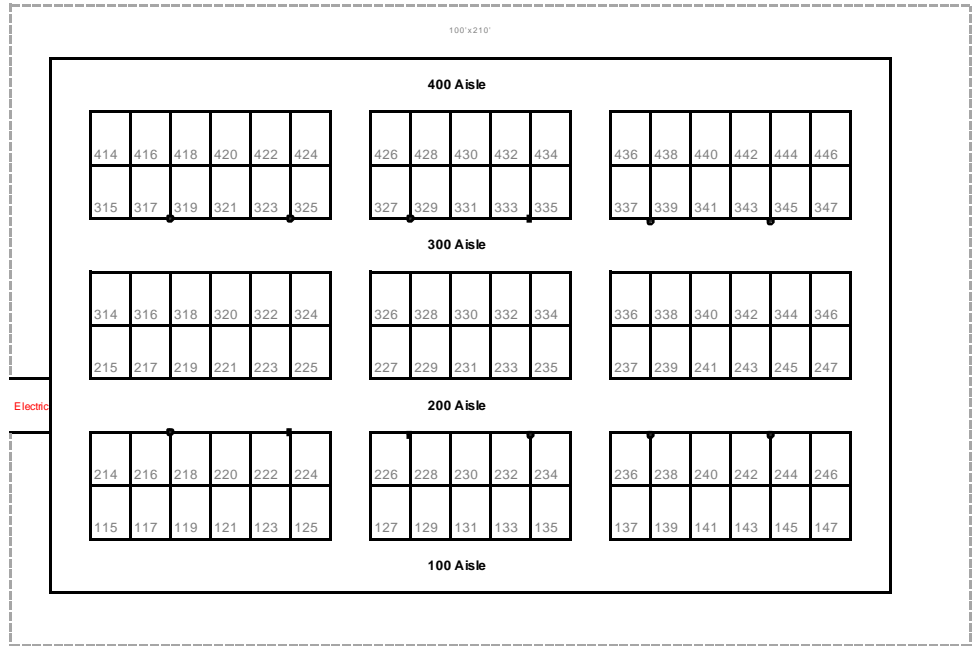

NORWALK 17 - Tents

Tent Pole = 7"