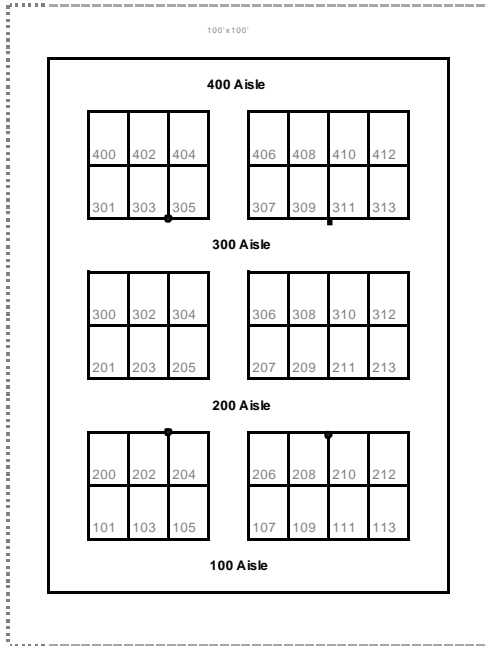

NORWALK 17 - Tents

Tent Pole = 7"