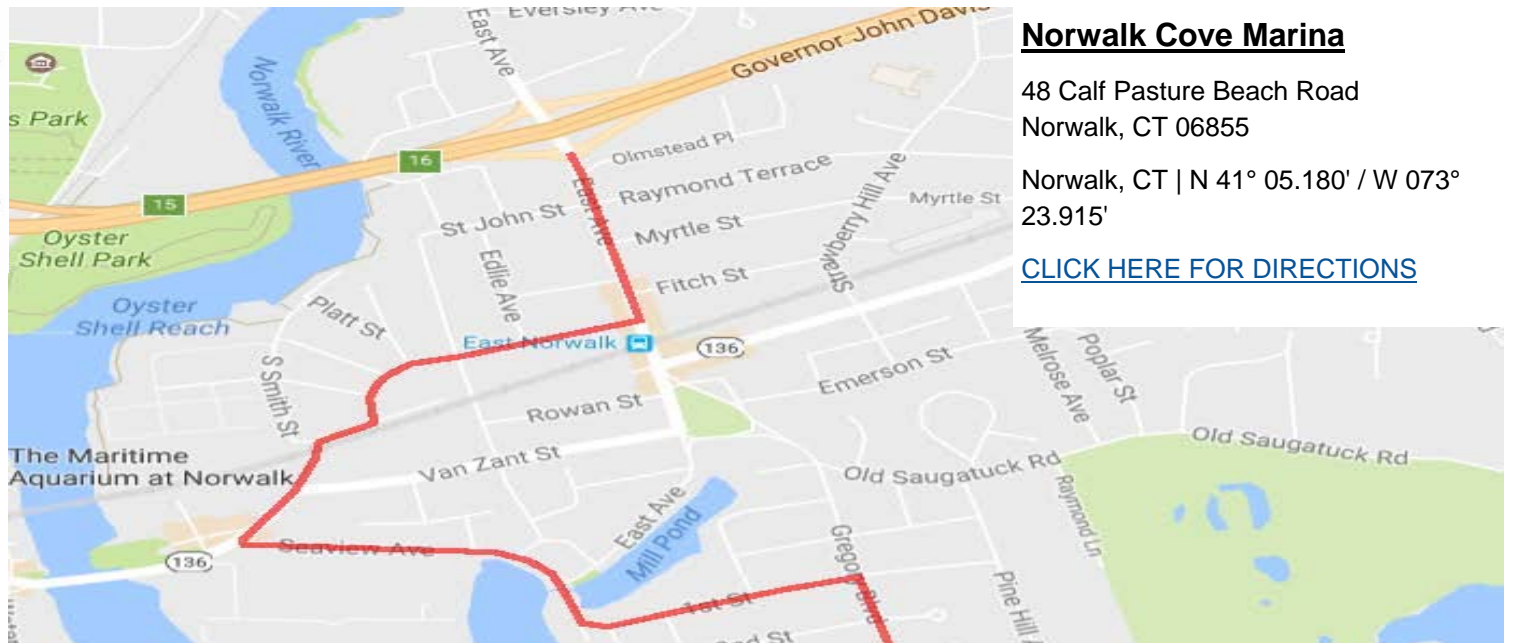

MAP & TRUCK ROUTE

Norwalk Cove Marina

48 Calf Pasture Beach Road
Norwalk, CT 06855

Norwalk, CT | N 41° 05.180' / W 073° 23.915'

[CLICK HERE FOR DIRECTIONS](#)

MOVE IN/OUT & SHIPPING

Exhibit Installation

Exhibit Removal

Freight Shipping
Procedures

Shipping Labels

Move In Schedules

Truck Route

TRUCK ROUTE - EXIT 16 I-95 TO NORWALK COVE MARINA

- Exit onto East Avenue (Southbound) from I-95
Proceed approximately three blocks to **Fort Point Street**.
- **Turn right** and Follow Fort Point Street down and around to the rail-road overpass (14'3" clearance).
Under overpass come to Sea View Avenue.
- **Make wide left onto Sea View Avenue** and Follow Sea View Avenue around Veteran's Memorial Park, onto **First Street** and to Gregory Boulevard
- **Turn Right on Gregory Boulevard** and proceed to Fifth Street.
- **Turn Right on Fifth Street.**
- **Make a sharp left, then a quick right (in front of the tennis courts) onto Calf Pasture Beach Road.**
- Proceed down Calf Pasture Beach Road to end.
- **Norwalk Cove Marina is on your right**, just before the entrance to Calf Pasture Beach Park.