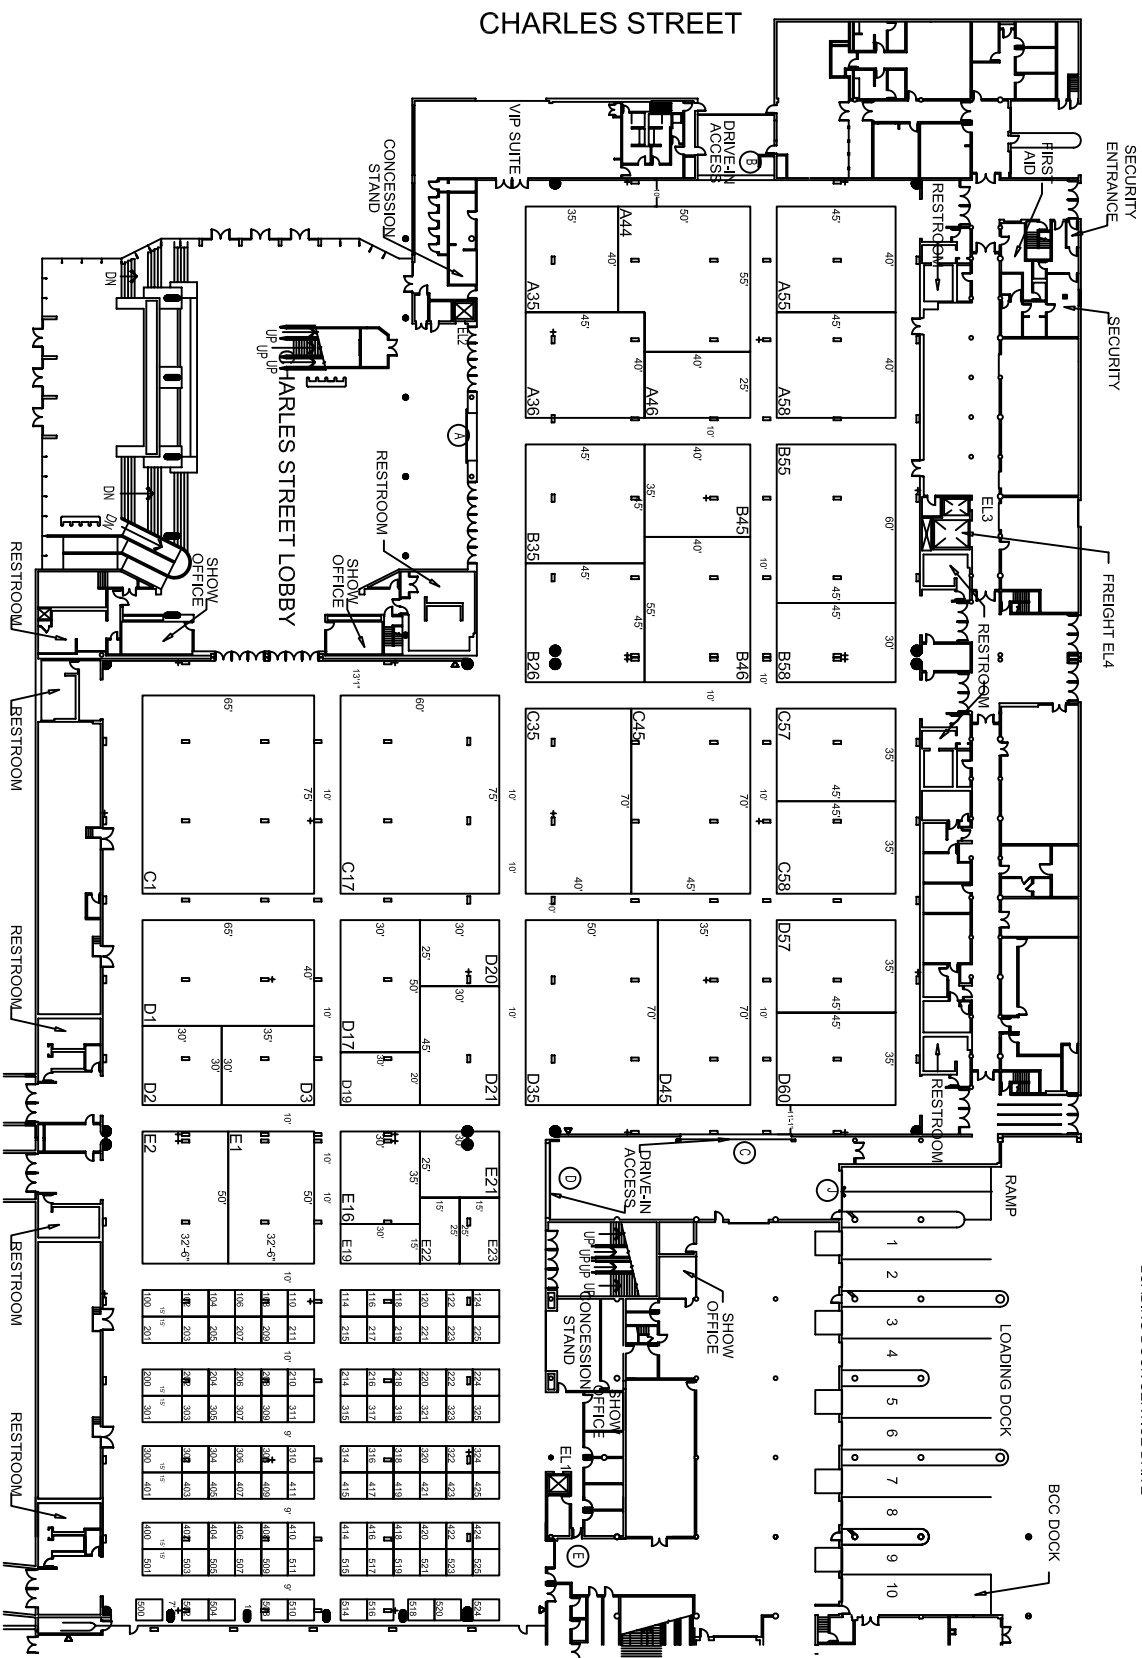

BALTIMORE BOAT SHOW

JANUARY 19-22, 2012

SERVICE ACCESS TO/FROM CHARLES STREET

LOADING DOCK SERVICE DRIVE

BALTIMORE CONVENTION CENTER

EXHIBIT HALL A-D

BALTIMORE, MARYLAND